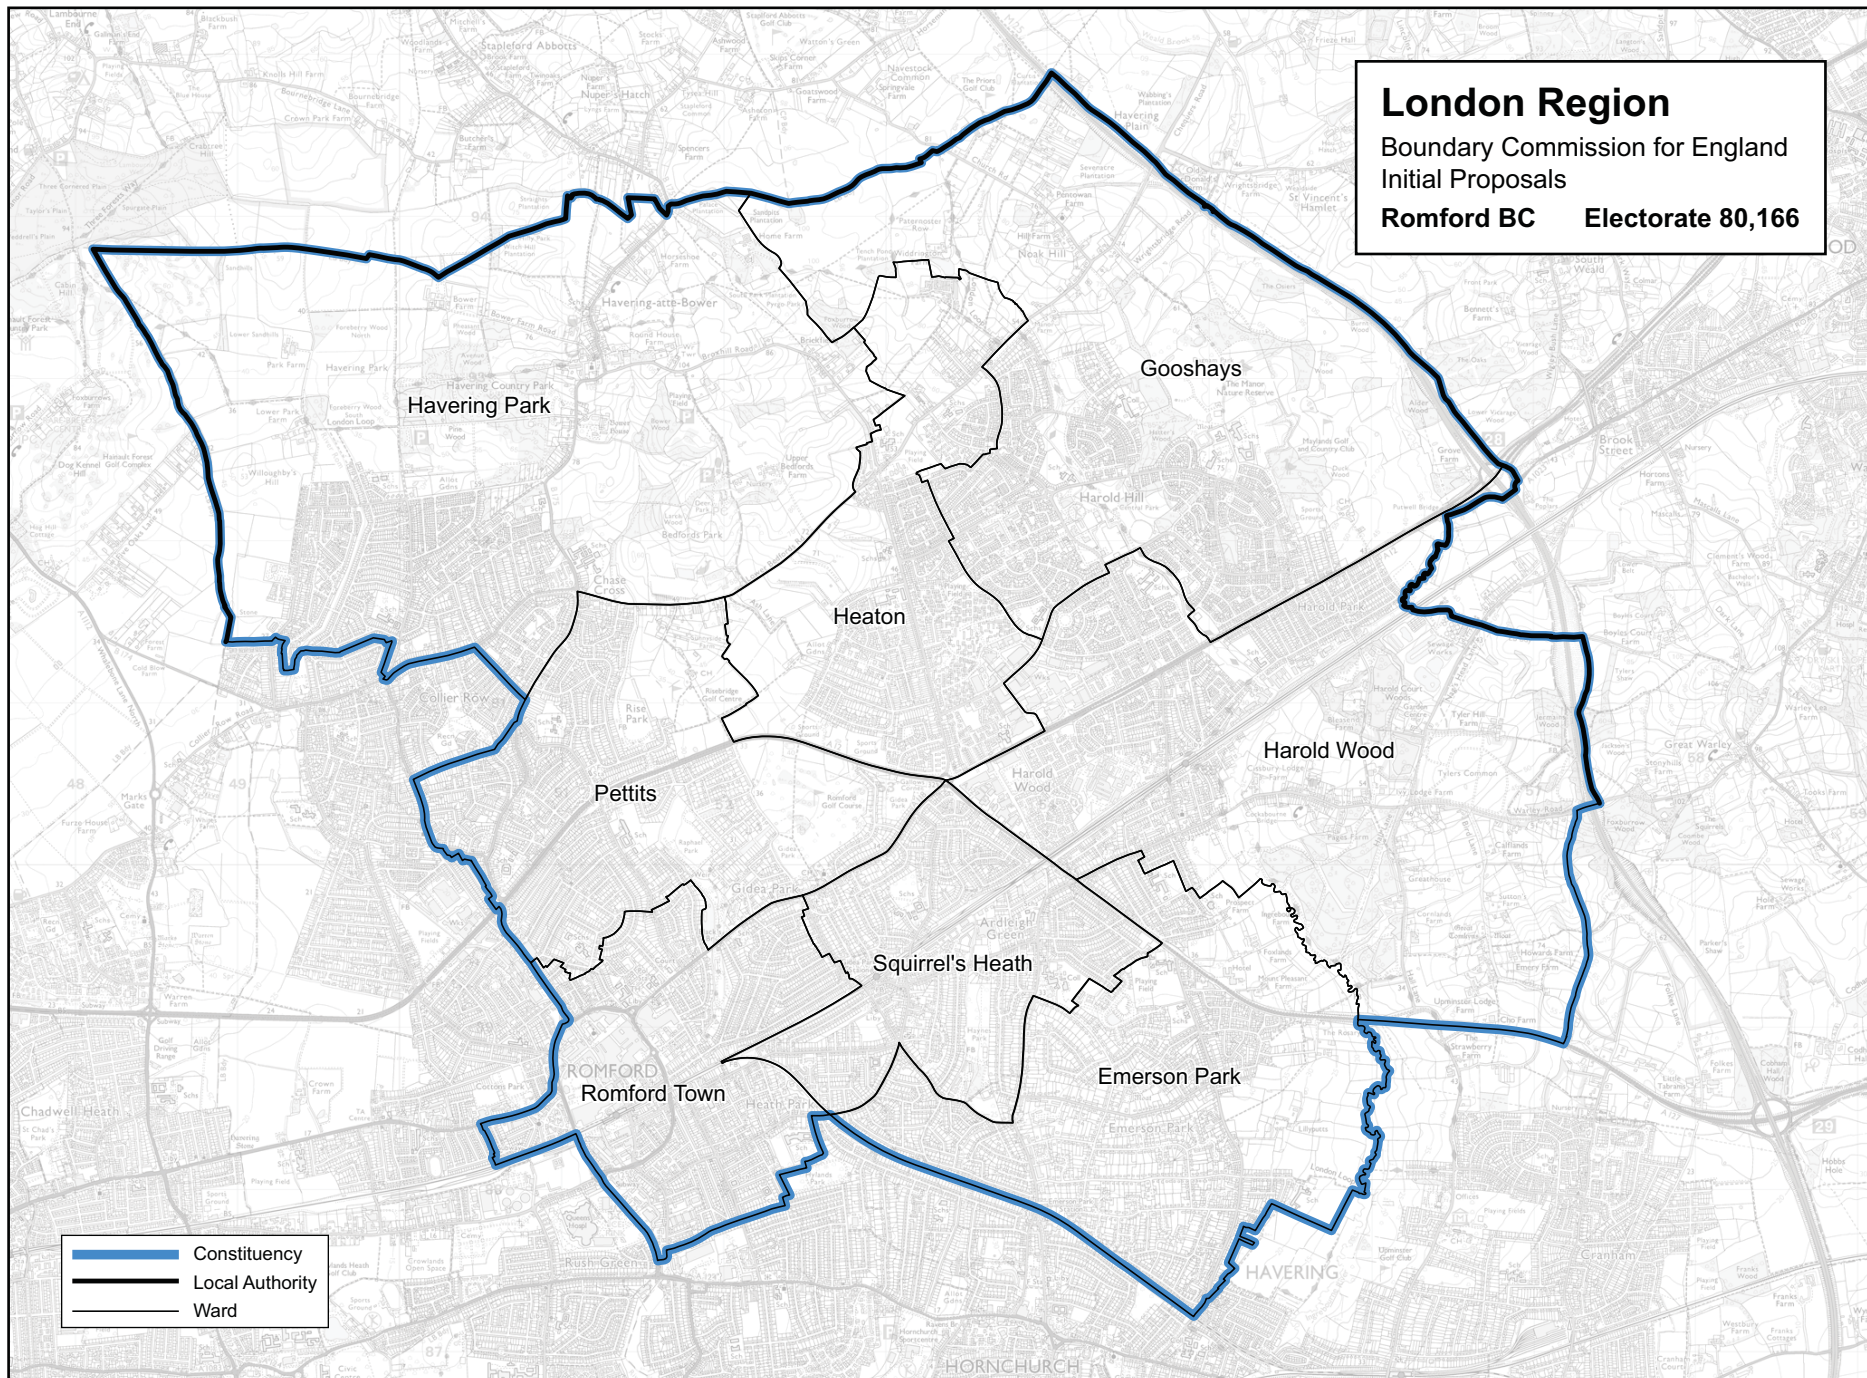

London Region
 Boundary Commission for England
 Initial Proposals
Romford BC **Electorate 80,166**

 Constituency
 Local Authority
 Ward

This mapping extract has been produced from Ordnance Survey's mapping data on behalf of the Boundary Commission for England © Crown copyright 2011.